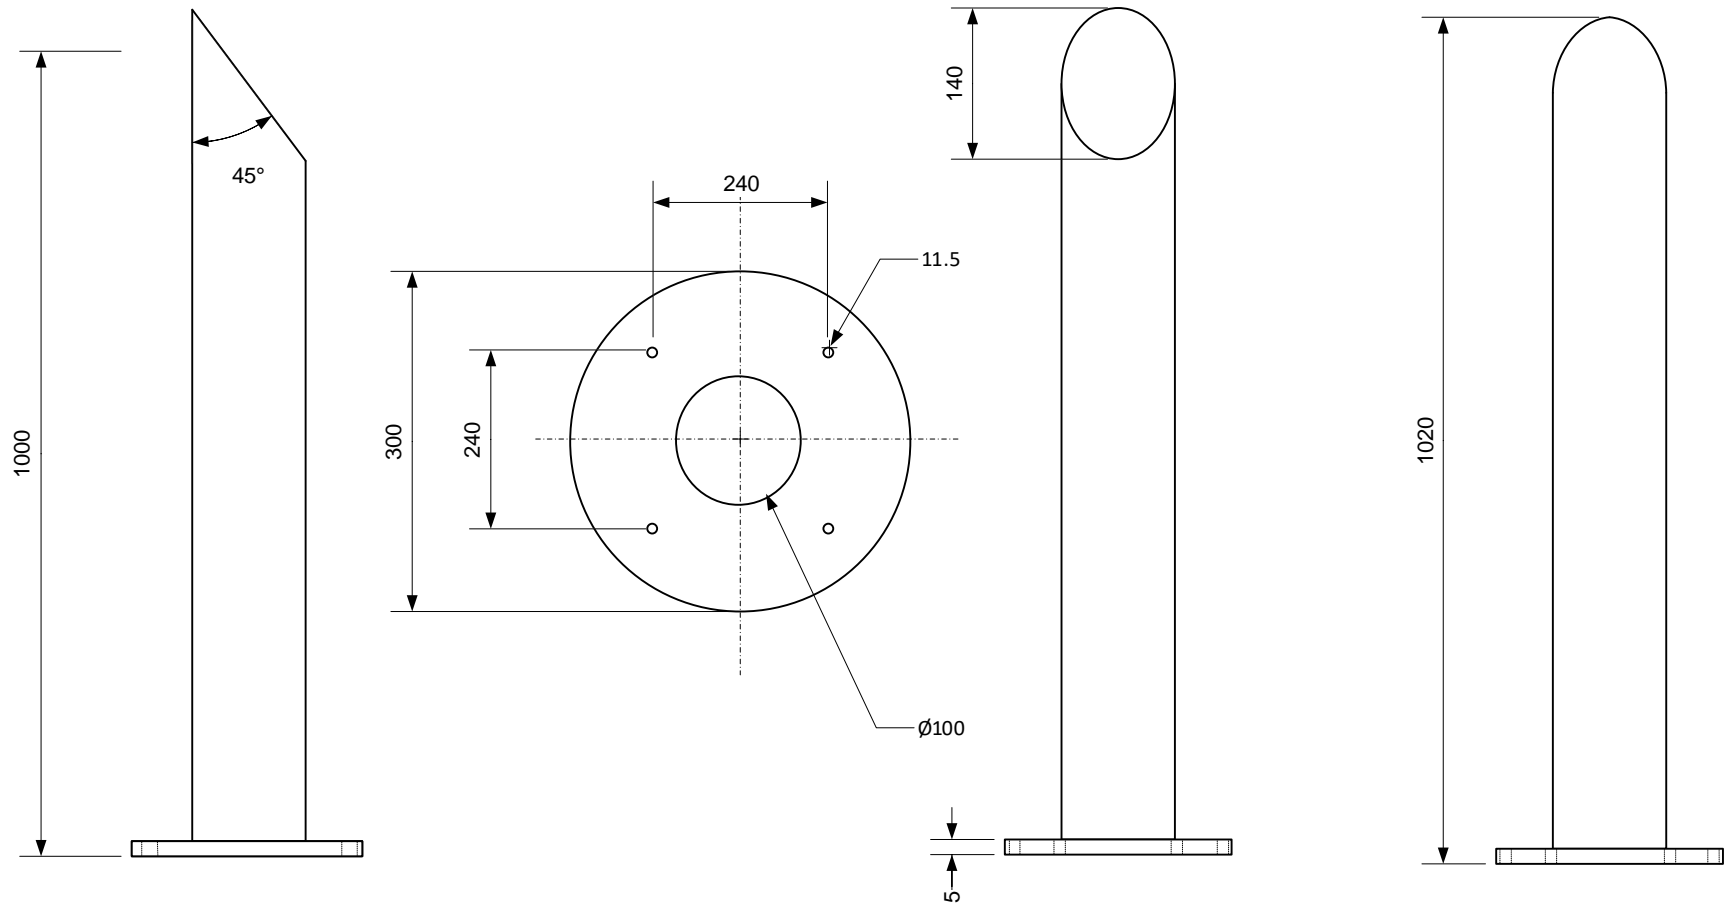

All Dimensions in mm.

Commercial Property of CDVI

	Product	Part No.	Material	Drawn By: I Oakley
	Circular Reader Post – Brush and lacquer finish	RPSS-100D	304 SS	Date: 15/08/18
				Scale: Not to scale